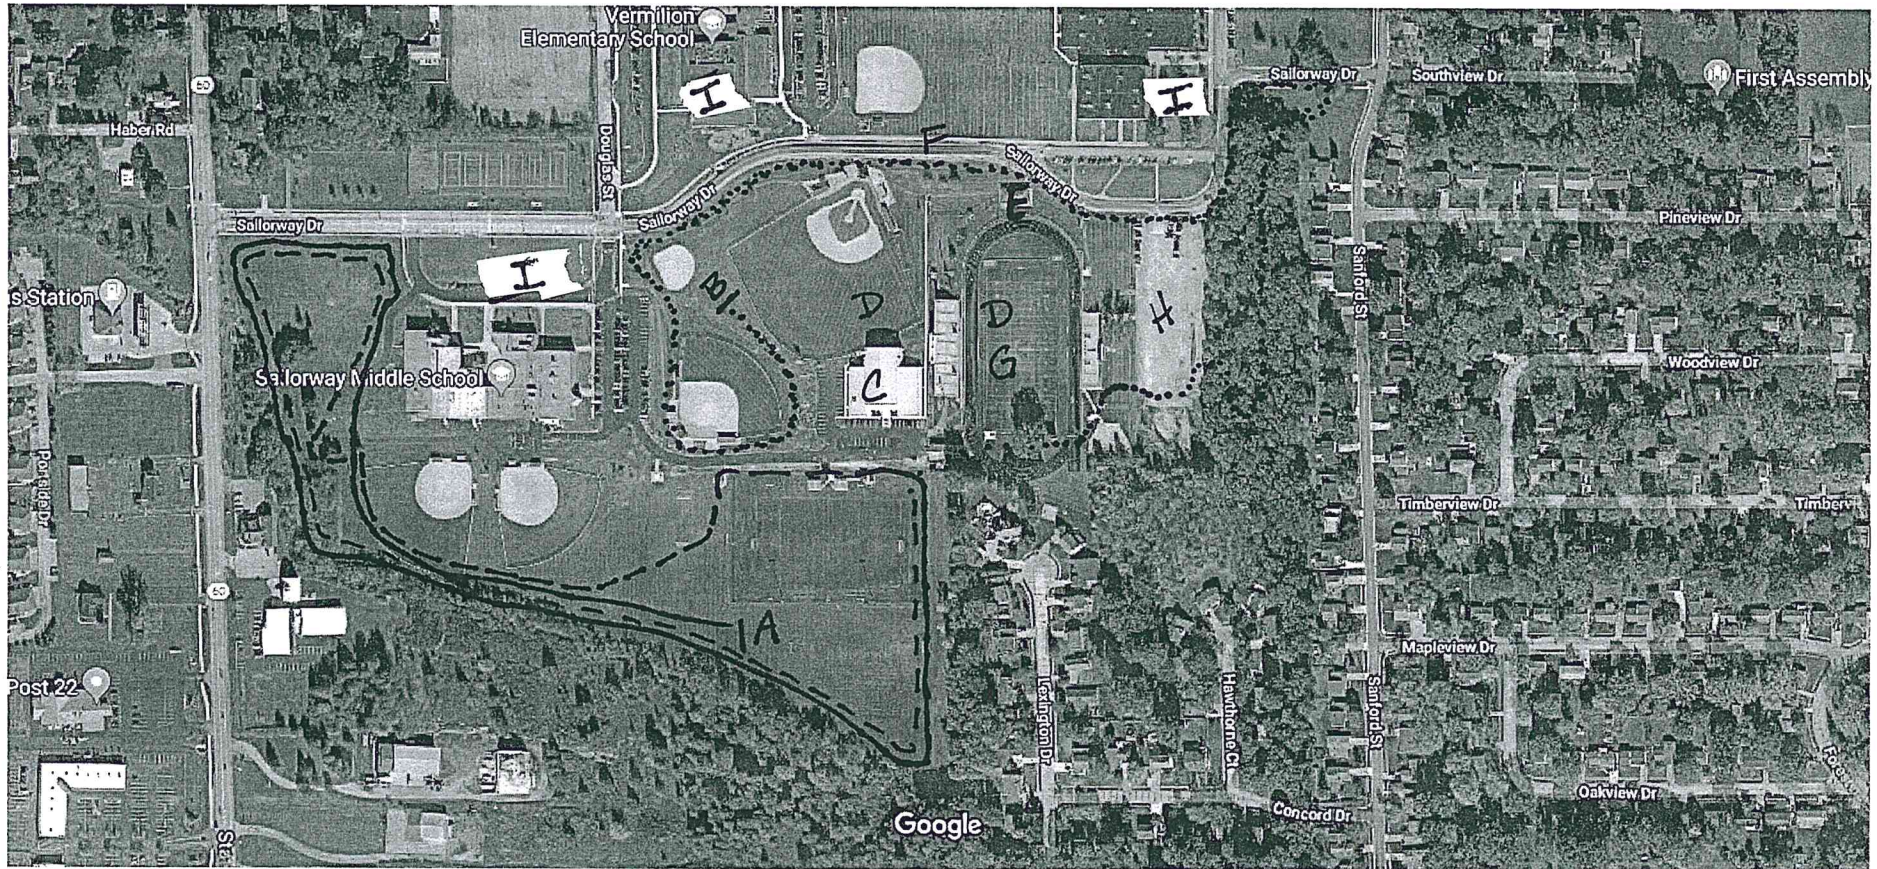

HIGH SCHOOL COURSE (5K)

Imagery ©2018 Google, Map data ©2018 Google 200 ft

Welcome to Vermilion

Please follow the Key for course map and important campus landmarks

Note that all schools are CLOSED and Team Camps are in designated areas

————— = Mile 1 ———— = Mile 2 ***** = Mile 3

- | | |
|--|-----------------------|
| A- Starting Line | F - Bus Drop Off |
| B - Finish Line | G - Awards |
| C - Field House (T-Shirts, Packet Pick-Up) | H - Bus Parking |
| D - Team Camps | I - Spectator Parking |
| E - Concession & Rest Rooms | |

MIDDLE SCHOOL COURSE (2 miles)

Imagery ©2018 Google, Map data ©2018 Google 200 ft

Welcome to Vermilion

Please follow the Key for course map and important campus landmarks

Note that all schools are CLOSED and Team Camps are in designated areas

———— = Mile 1

***** = Mile 2

- A- Starting Line
- B - Finish Line
- C - Field House (T-Shirts, Packet Pick-Up)
- D - Team Camps
- E - Concession & Rest Rooms
- F - Bus Drop Off
- G - Awards
- H - Bus Parking
- I - Spectator Parking