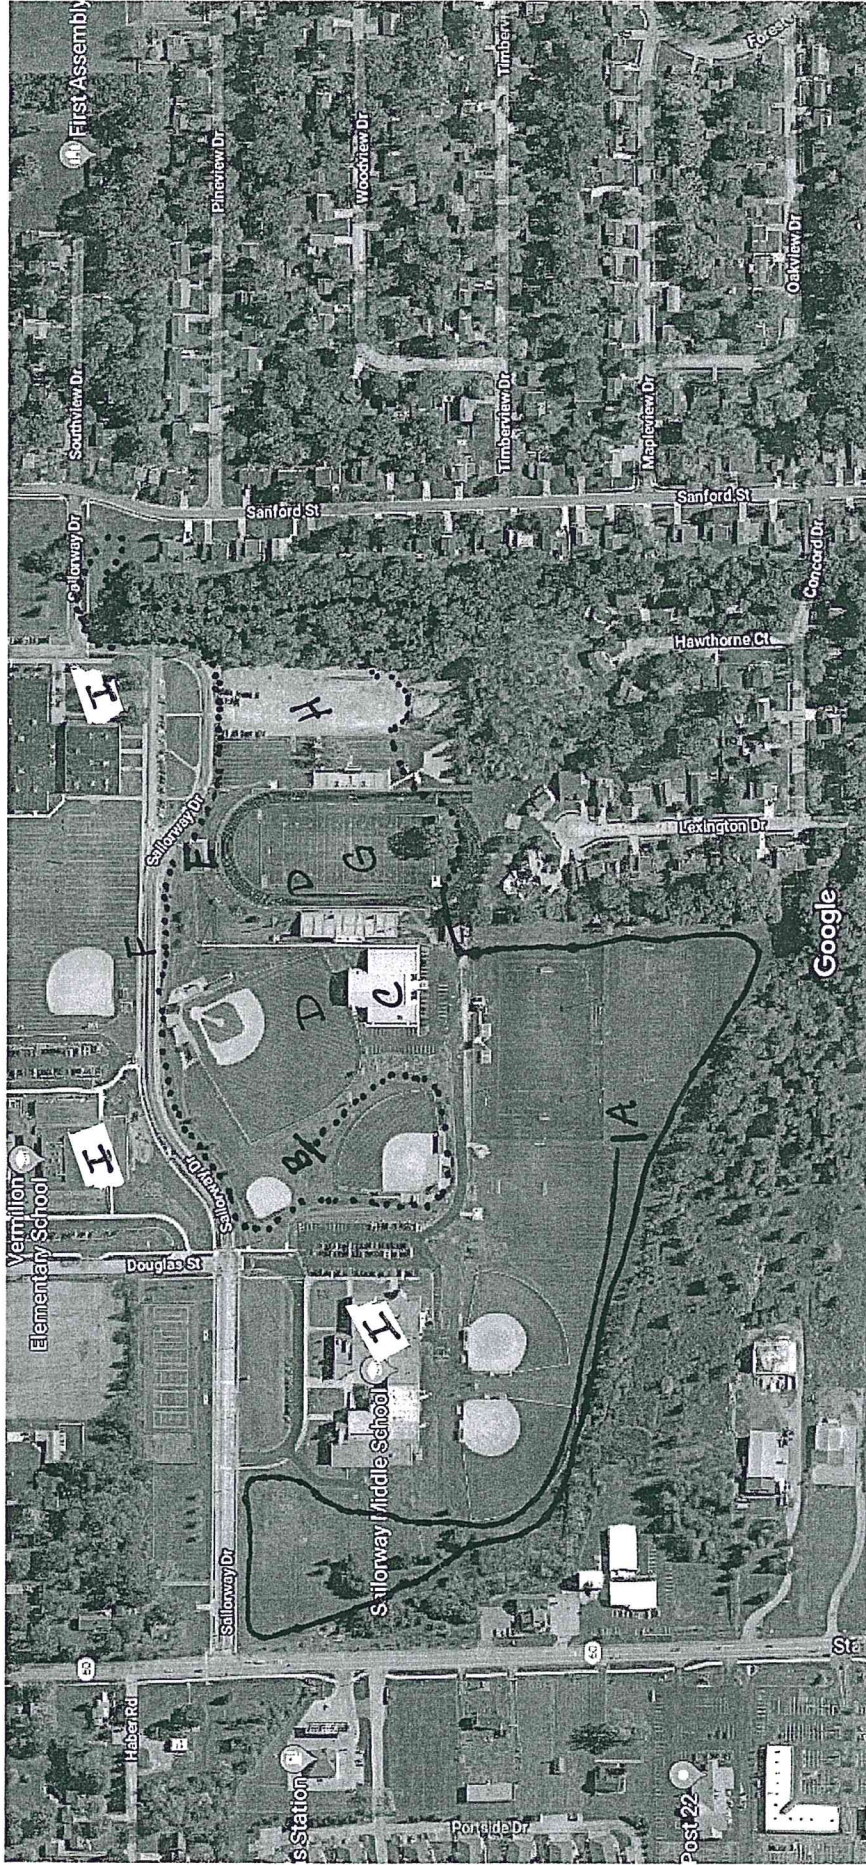

HIGH SCHOOL COURSE (5K)

Imagery ©2018 Google, Map data ©2018 Google 200 ft

Welcome to Vermilion

Please follow the Key for course map and important campus landmarks

Note that all schools are CLOSED and Team Camps are in designated areas

————— = Mile 1 ———— = Mile 2 ***** = Mile 3

- | | |
|--|-----------------------|
| A- Starting Line | F - Bus Drop Off |
| B - Finish Line | G - Awards |
| C - Field House (T-Shirts, Packet Pick-Up) | H - Bus Parking |
| D - Team Camps | I - Spectator Parking |
| E - Concession & Rest Rooms | |

MIDDLE SCHOOL COURSE (2 miles)

Imagery ©2018 Google, Map data ©2018 Google 200 ft

Welcome to Vermilion

Please follow the Key for course map and important campus landmarks

Note that all schools are CLOSED and Team Camps are in designated areas

———— = Mile 1

***** = Mile 2

- A- Starting Line
- B - Finish Line
- C - Field House (T-Shirts, Packet Pick-Up)
- D - Team Camps
- E - Concession & Rest Rooms
- F - Bus Drop Off
- G - Awards
- H - Bus Parking
- I - Spectator Parking